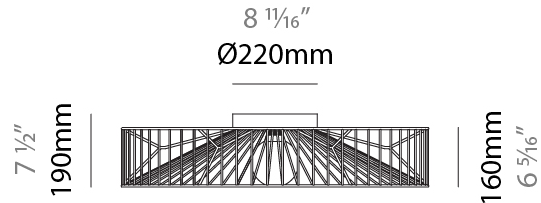

GENERAL

Series: Mariola
 Partner: Ole
 Division: Design
 Installation: Surface
 Product Type: Ceiling Surface
 Mounting Location: Ceiling

PHYSICAL

Shape: Abstract
 Diameter (mm): 500
 Diameter (in): 19 11/16
 Height (mm): 280
 Height (in): 11
 Fixture Finish: BEI / BLK / BLU / COG / DGN / GRY / MRN / MOC / MUS / OLV / SIL / STN / TER / WHI
 Holder Finish: WHI / GSD
 Accent Finish: WHI
 Fixture Material: Fabric Cord / Metal
 Primary Material: Fabric - Recycled

GENERAL

Series: Mariola
 Partner: Ole
 Division: Design
 Installation: Surface
 Product Type: Ceiling Surface
 Mounting Location: Ceiling

PHYSICAL

Shape: Abstract
 Diameter (mm): 800
 Diameter (in): 31 1/2
 Height (mm): 190
 Height (in): 7 1/2
 Fixture Finish: BEI / BLK / BLU / COG / DGN / GRY / MRN / MOC / MUS / OLV / SIL / STN / TER / WHI
 Holder Finish: WHI / GSD
 Accent Finish: WHI
 Fixture Material: Fabric Cord / Metal
 Primary Material: Fabric - Recycled

Certified By: Certified for North American Standards
 IP rating: IP20

PROJECT
TYPE
SPECIFIER
QUANTITY
DATE

Ø800mm 31 1/2"

MARIOLA SURFACE

D112049-

PROJECT

TYPE

SPECIFIER