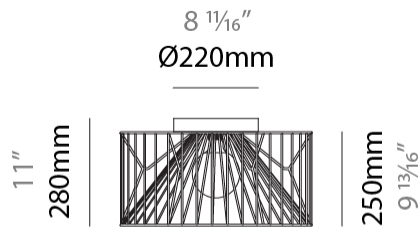

GENERAL

Series: Mariola
 Partner: Ole
 Division: Design
 Installation: Surface
 Product Type: Ceiling Surface
 Mounting Location: Ceiling

PHYSICAL

Shape: Abstract
 Diameter (mm): 500
 Diameter (in): 19 11/16
 Height (mm): 280
 Height (in): 11
 Fixture Finish: BEI / BLK / BLU / COG / DGN / GRY / MRN / MOC / MUS / OLV / SIL / STN / TER / WHI
 Holder Finish: WHI / GSD
 Accent Finish: WHI
 Fixture Material: Fabric Cord / Metal
 Primary Material: Fabric - Recycled

Certified By: Certified for North American Standards
 IP rating: IP20

PROJECT	_____
TYPE	_____
SPECIFIER	_____
QUANTITY	_____
DATE	_____

Ø500mm 19 11/16"

MARIOLA SURFACE

D112048-

PROJECT

TYPE

SPECIFIER

GENERAL

Series: Mariola
 Partner: Ole
 Division: Design
 Installation: Surface
 Product Type: Ceiling Surface
 Mounting Location: Ceiling

PHYSICAL

Shape: Abstract
 Diameter (mm): 800
 Diameter (in): 31 1/2
 Height (mm): 190
 Height (in): 7 1/2
 Fixture Finish: BEI / BLK / BLU / COG / DGN / GRY / MRN / MOC / MUS / OLV / SIL / STN / TER / WHI
 Holder Finish: WHI / GSD
 Accent Finish: WHI
 Fixture Material: Fabric Cord / Metal
 Primary Material: Fabric - Recycled

Certified By: Certified for North American Standards
 IP rating: IP20

PROJECT
TYPE
SPECIFIER
QUANTITY
DATE

Ø800mm 31 1/2"

MARIOLA SURFACE

D112049-

PROJECT

TYPE

SPECIFIER